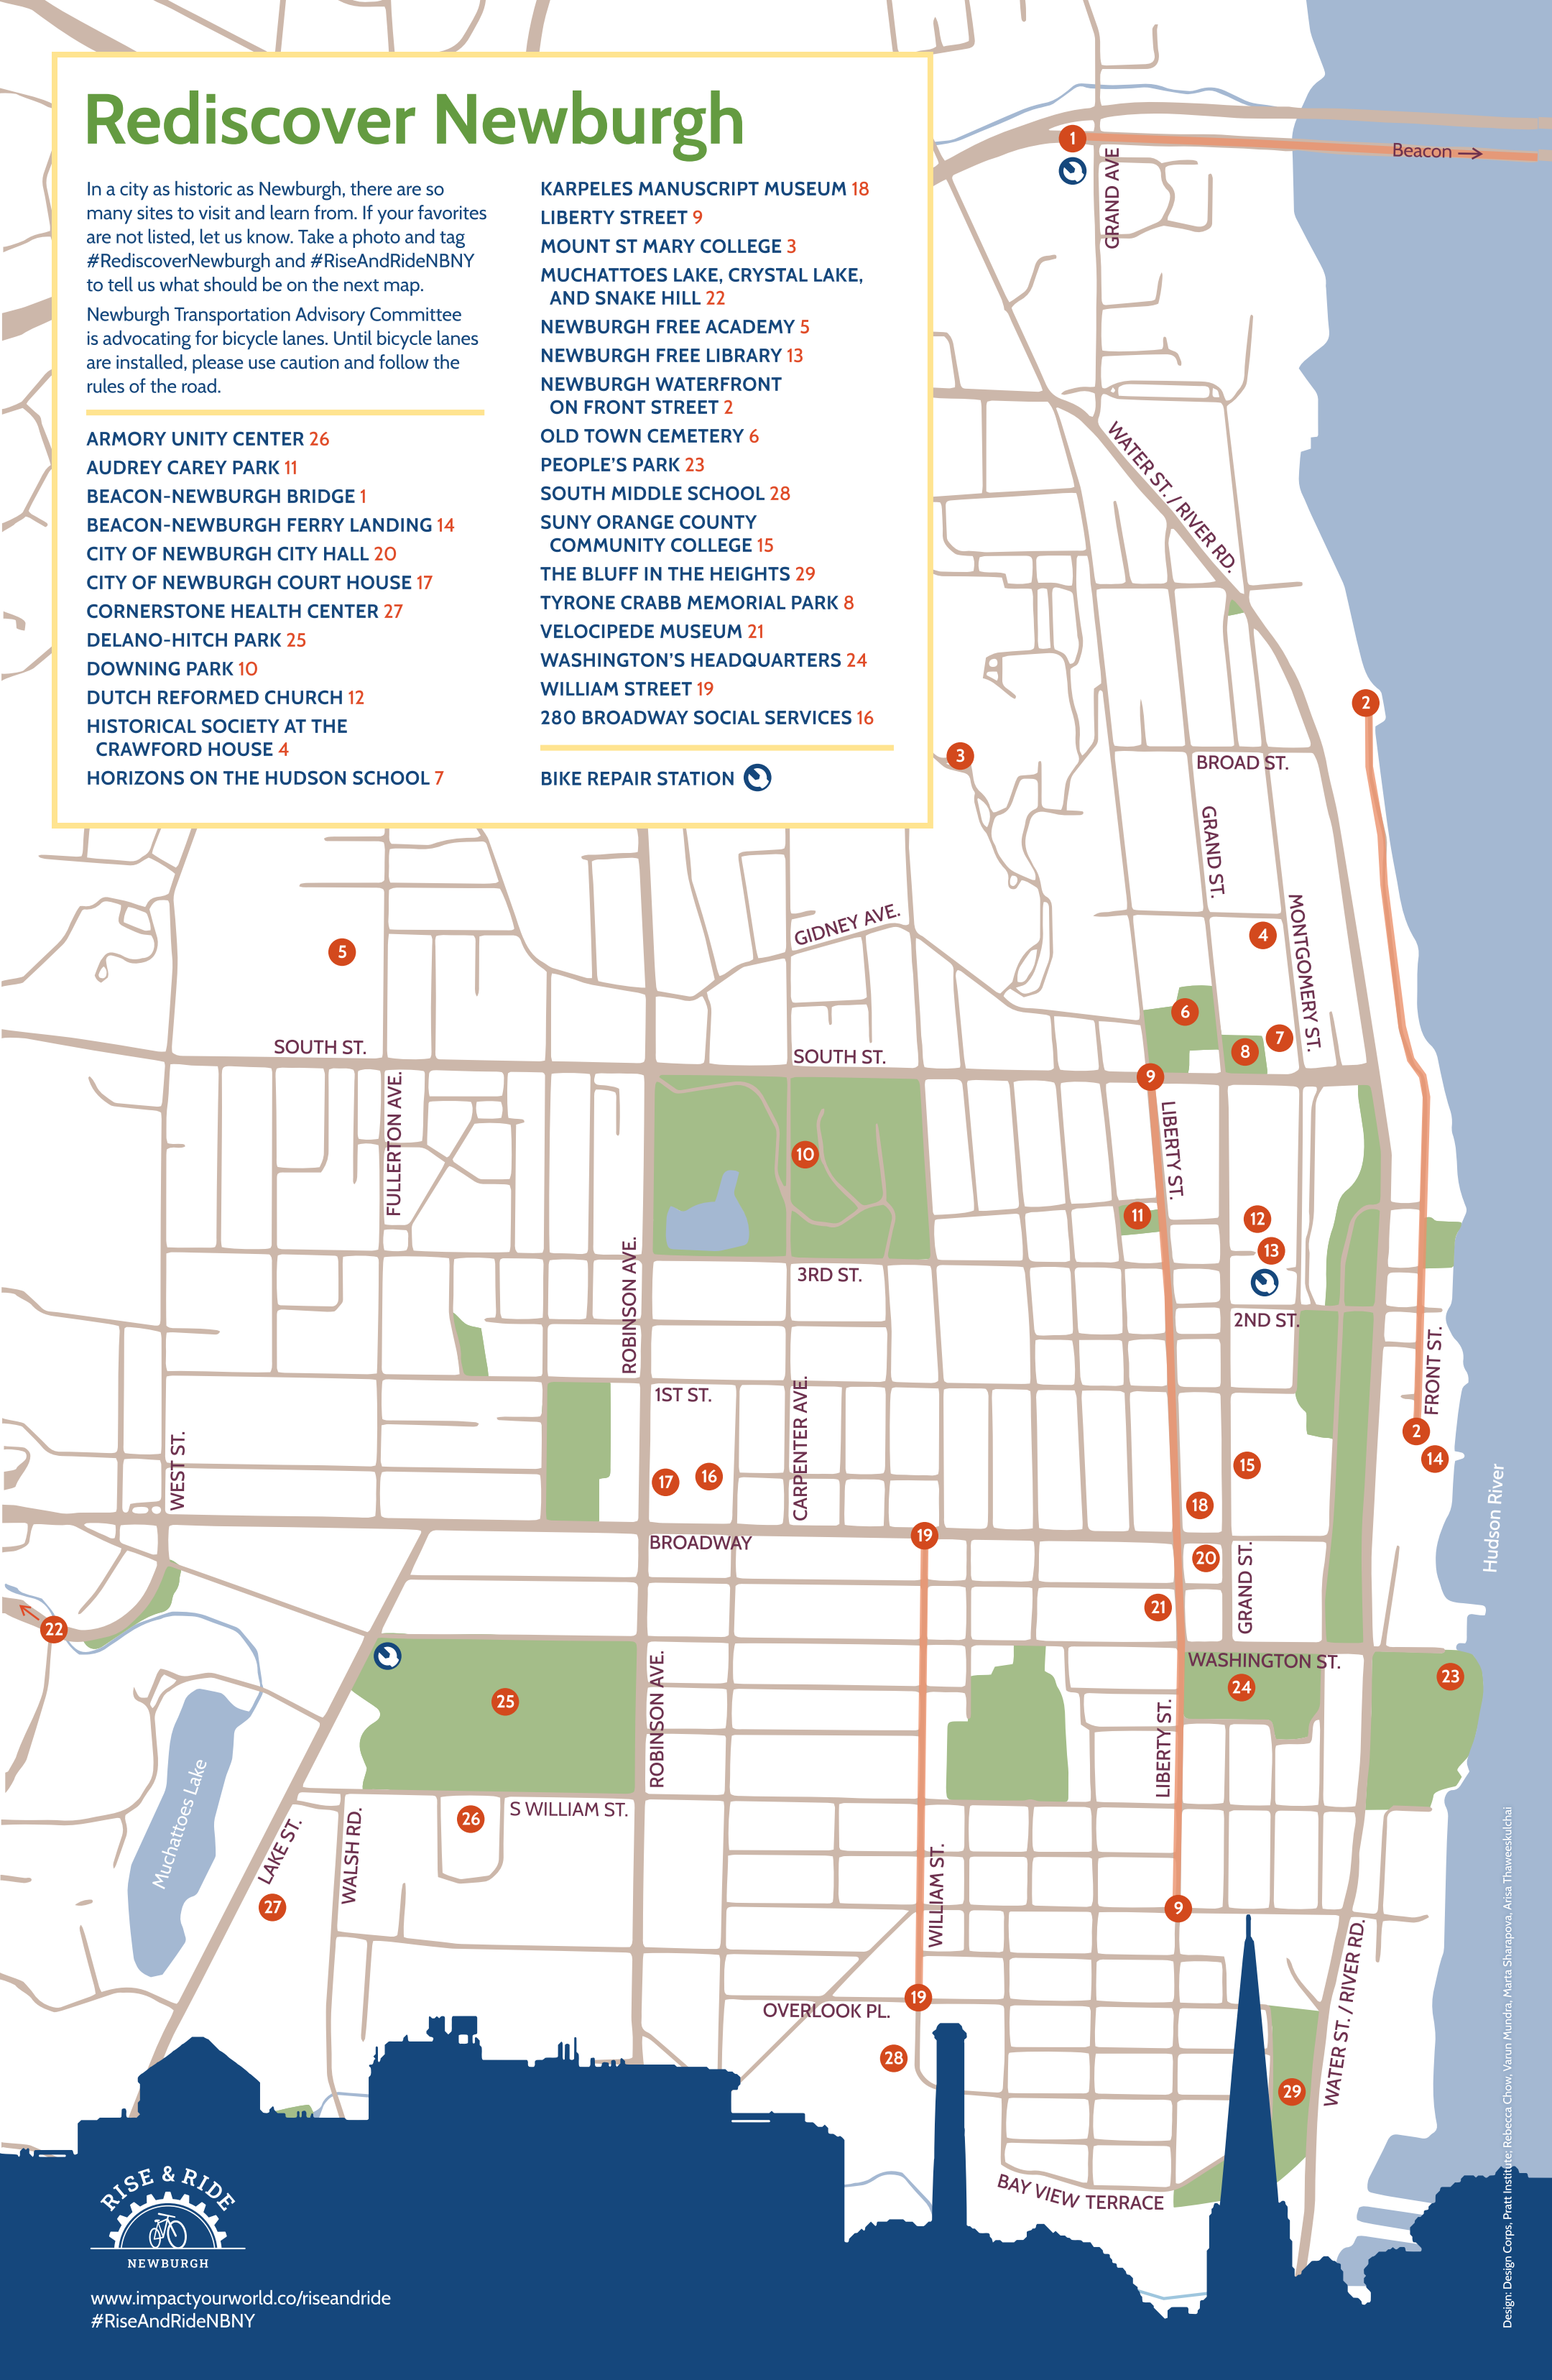

Rediscover Newburgh

In a city as historic as Newburgh, there are so many sites to visit and learn from. If your favorites are not listed, let us know. Take a photo and tag #RediscoverNewburgh and #RiseAndRideNBNY to tell us what should be on the next map.

Newburgh Transportation Advisory Committee is advocating for bicycle lanes. Until bicycle lanes are installed, please use caution and follow the rules of the road.

- ARMORY UNITY CENTER 26
- AUDREY CAREY PARK 11
- BEACON-NEWBURGH BRIDGE 1
- BEACON-NEWBURGH FERRY LANDING 14
- CITY OF NEWBURGH CITY HALL 20
- CITY OF NEWBURGH COURT HOUSE 17
- CORNERSTONE HEALTH CENTER 27
- DELANO-HITCH PARK 25
- DOWNING PARK 10
- DUTCH REFORMED CHURCH 12
- HISTORICAL SOCIETY AT THE CRAWFORD HOUSE 4
- HORIZONS ON THE HUDSON SCHOOL 7

- KARPELES MANUSCRIPT MUSEUM 18
 - LIBERTY STREET 9
 - MOUNT ST MARY COLLEGE 3
 - MUCHATTOES LAKE, CRYSTAL LAKE, AND SNAKE HILL 22
 - NEWBURGH FREE ACADEMY 5
 - NEWBURGH FREE LIBRARY 13
 - NEWBURGH WATERFRONT ON FRONT STREET 2
 - OLD TOWN CEMETERY 6
 - PEOPLE'S PARK 23
 - SOUTH MIDDLE SCHOOL 28
 - SUNY ORANGE COUNTY COMMUNITY COLLEGE 15
 - THE BLUFF IN THE HEIGHTS 29
 - TYRONE CRABB MEMORIAL PARK 8
 - VELOCIPEDE MUSEUM 21
 - WASHINGTON'S HEADQUARTERS 24
 - WILLIAM STREET 19
 - 280 BROADWAY SOCIAL SERVICES 16
- BIKE REPAIR STATION 